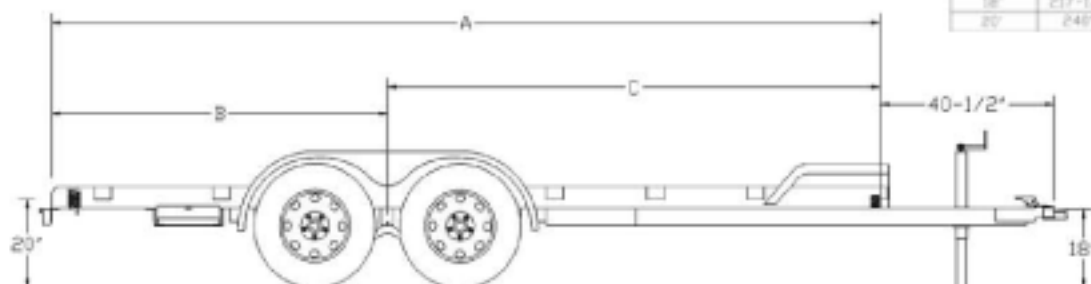

# 70CH CAR HAULER TANDEM AXLE TRAILER

G.V.W.R.	7,000#	AXLES	Two 3500# EZ LUBE w/ 1 Elec. Brake
G.A.W.R. (B&A) 3,500#		SUSPENSION	Multi-Leaf Spring w/ Equalizer
COUPLER	7K 2" Bulldog Coupler	TIRE	ST205/75-15 Load Range C
SAFETY CHAINS	1/4" Grd. 70 w/ Safety Latch Hook	WHEEL	15 X 5 White Spoke 5 Bolt
JACK	2000# Top Wind (Bolted On)	FLOOR	2" Pine
TONGUE	4" Channel Tongue Fold Back	LIGHTS	D.O.T Stop, Tail, Turn and Clearance
TOP RAIL	(None)	ELEC. PLUG	7-Way RV
FRAME	3" X 5" X 5/16" Angle	FINISH (PREP)	Acid Etched w/White Phosphorus, Undercoated w/Panther 813 & Two Coats Primer
CROSSMEMBERS	2" X 3" X 3/16" Angle	FINISH	Painted w/2 Coats High Solid <i>Supreme</i> Acrylic Automotive Grade Enamel, and Pinstriped
UPRIGHTS	(None)		
FENDERS	9" X 72" Teardrop w/ Back		

- Lower Jack Support Plate
- Two 3500# Axles w/ 1 Electric Brake
- Complete Break-A-Way System w/ Charger
- Cambered Ez Lube Axles
- 4" Slide In Ramps
- Set Back Jack
- Front Stop Rail
- Fold Back Tongue (14' and longer)
- Tear Drop Fenders
- Tie Down Pockets Sides & Front
- Floor Secured w/ 5/16" Torx Screws
- Safety Chains Attached w/ Cold Rolled Eyelets

## 70CH-16

DIMENSIONS			
LENGTH	A	B	C
12'	145-1/2"	60-1/2"	85"
14'	169-1/2"	66-1/2"	103"
16'	193-1/2"	72-1/2"	121"
18'	217-1/2"	78-1/2"	139"
20'	241"	84"	157"

## PRICING

MODEL #	WEIGHT	DESCRIPTION	PRICE
70CH-12	1680#	83" X 12' Tandem Axle Trailer	
70CH-14	1750#	83" X 14' Tandem Axle Trailer	
70CH-16	1810#	83" X 16' Tandem Axle Trailer	
70CH-18	1920#	83" X 18' Tandem Axle Trailer	
70CH-20	1960#	83" X 20' Tandem Axle Trailer	